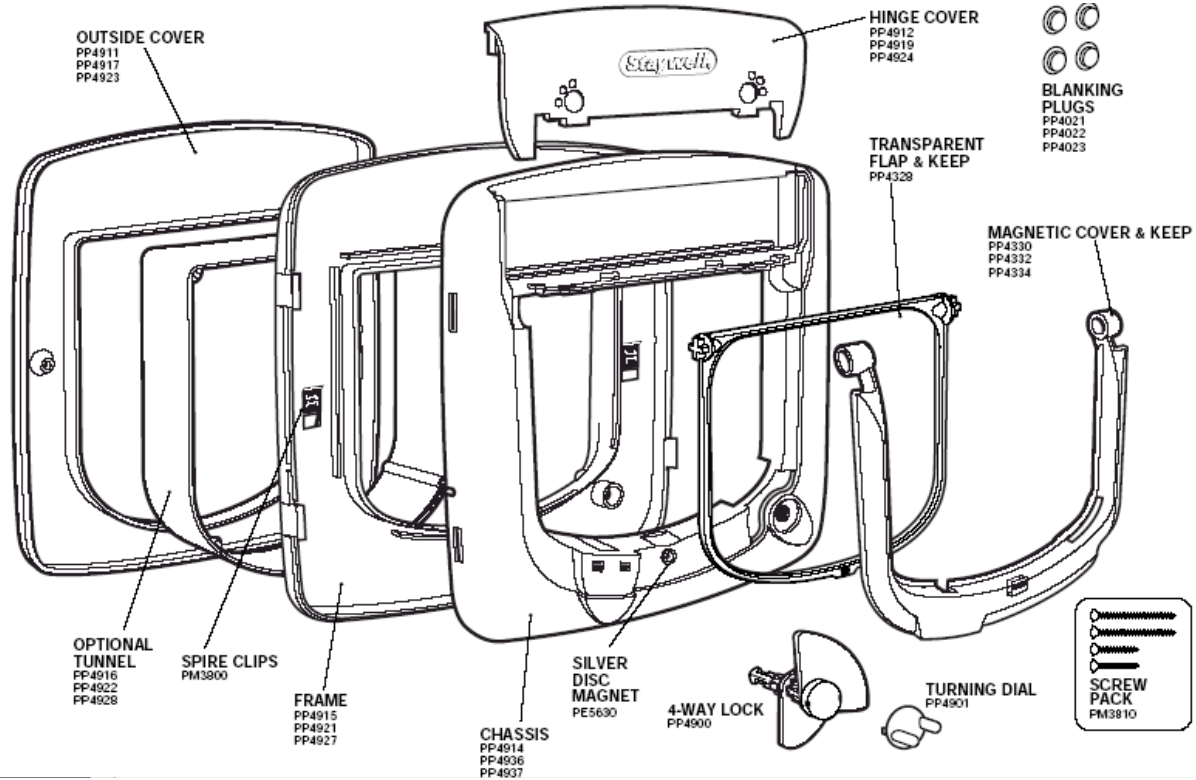

## Deluxe 4 Way Locking Cat Flaps

www.catflaps.co.uk

Click Here To Buy This Catflap Online Now

PART NUMBERS			
	WHITE FINISH	WOODGRAIN FINISH	GREY FINISH
Outside Cover	PP4911	PP4917	PP4923
Hinge Cover	PP4912	PP4919	PP4924
Transparent Flap & Keep	PP4328	PP4328	PP4328
Magnetic Cover & Keep	PP4330	PP4332	PP4334
4-Way Lock	PP4900	PP4900	PP4900
Optional Tunnel	PP4916	PP4922	PP4928
Screw Pack	PM3810	PM3810	PM3810
Magnetic Keep	PM3650	PM3650	PM3650
Silver Disc Magnet	PE5630	PE5630	PE5630
Turning Dial	PP4901	PP4901	PP4901

PART NUMBERS			
	WHITE FINISH	WOODGRAIN FINISH	GREY FINISH
Chassis	PP4914	PP4936	PP4937
Frame	PP4915	PP4921	PP4927
Spire Clips	PM3800	PM3800	PM3800
Blanking Plugs	PP4021	PP4022	PP4023

SIZES		
OVERALL SIZE	CUT OUT SIZE	MAXIMUM PET SHOULDER WIDTH
241mm x 252mm (9 <sup>1</sup> / <sub>4</sub> " x 9 <sup>7</sup> / <sub>8</sub> " )	Wood: 168mm x 175mm (6 <sup>5</sup> / <sub>8</sub> " x 6 <sup>7</sup> / <sub>8</sub> " ) Glass: 212mm (8 <sup>3</sup> / <sub>8</sub> " ) diameter.	150mm (5 <sup>7</sup> / <sub>8</sub> " )