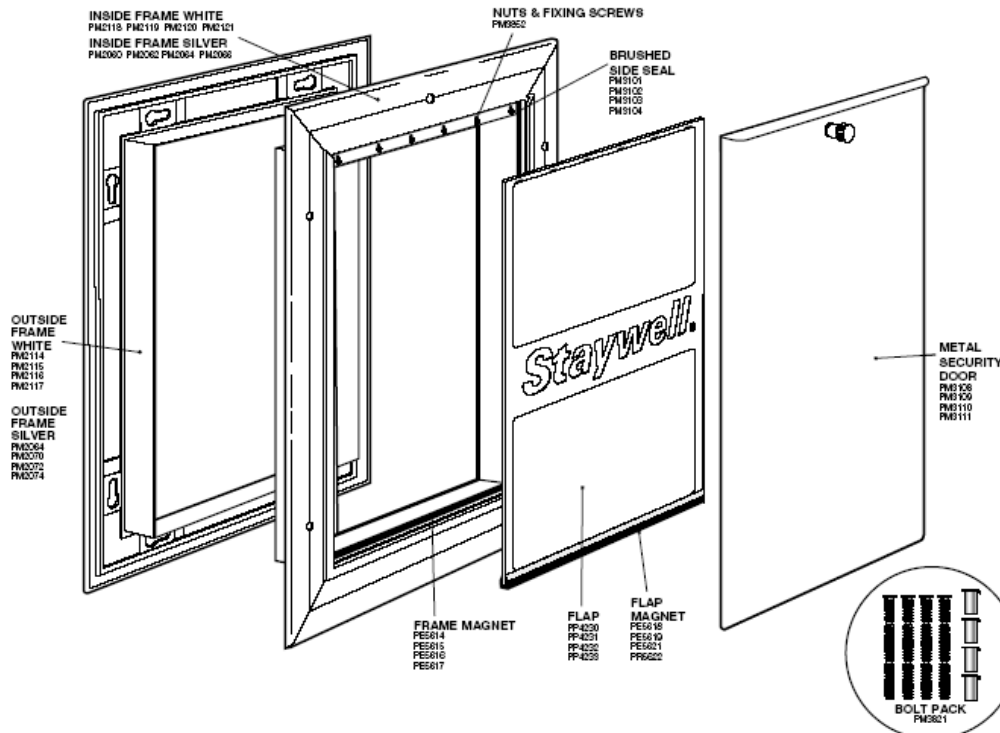

PART NUMBERS				
	SMALL	MEDIUM	LARGE	EXTRA LARGE
Inside Frame White	PM2118	PM2119	PM2120	PM2121
Outside Frame White	PM2114	PM2115	PM2116	PM2117
Inside Frame Silver	PM2060	PM2062	PM2064	PM2066
Outside Frame Silver	PM2068	PM2070	PM2072	PM2074
Flap	PP4230	PP4231	PP4232	PP4233
Brushed Side Seal	PM3101	PM3102	PM3103	PM3104
Metal Security Door	PM3108	PM3109	PM3110	PM3111
Frame Magnet	PE5614	PE5615	PE5616	PE5617
Flap Magnet	PE5618	PE5619	PE5621	PE5622

PART NUMBERS				
	SMALL	MEDIUM	LARGE	EXTRA LARGE
Bolt Pack	PM3821	PM3821	PM3821	PM3821
Fixing Nuts & Screws	PM3852	PM3852	PM3852	PM3852

SIZES			
	OVERALL SIZE	CUT OUT SIZE	MAXIMUM PET SHOULDER WIDTH
SMALL	298.7mm x 201.6mm (11³/₄" x 7⁷/₈"	245mm x 150mm (9⁵/₈" x 5⁷/₈"	135mm (5¹/₈"
MEDIUM	400mm x 277.6mm (15³/₄" x 10⁷/₈"	348mm x 225mm (13³/₄" x 8⁷/₈"	213mm (8³/₈"
LARGE	502.6mm x 329.1mm (19⁵/₈" x 12⁷/₈"	451mm x 277mm (17³/₄" x 10⁷/₈"	264mm (10³/₈"
EXTRA LARGE	692.6mm x 417.1mm (27¹/₄" x 16¹/₂"	642mm x 366mm (25¹/₄" x 14¹/₂"	352mm (13⁷/₈"