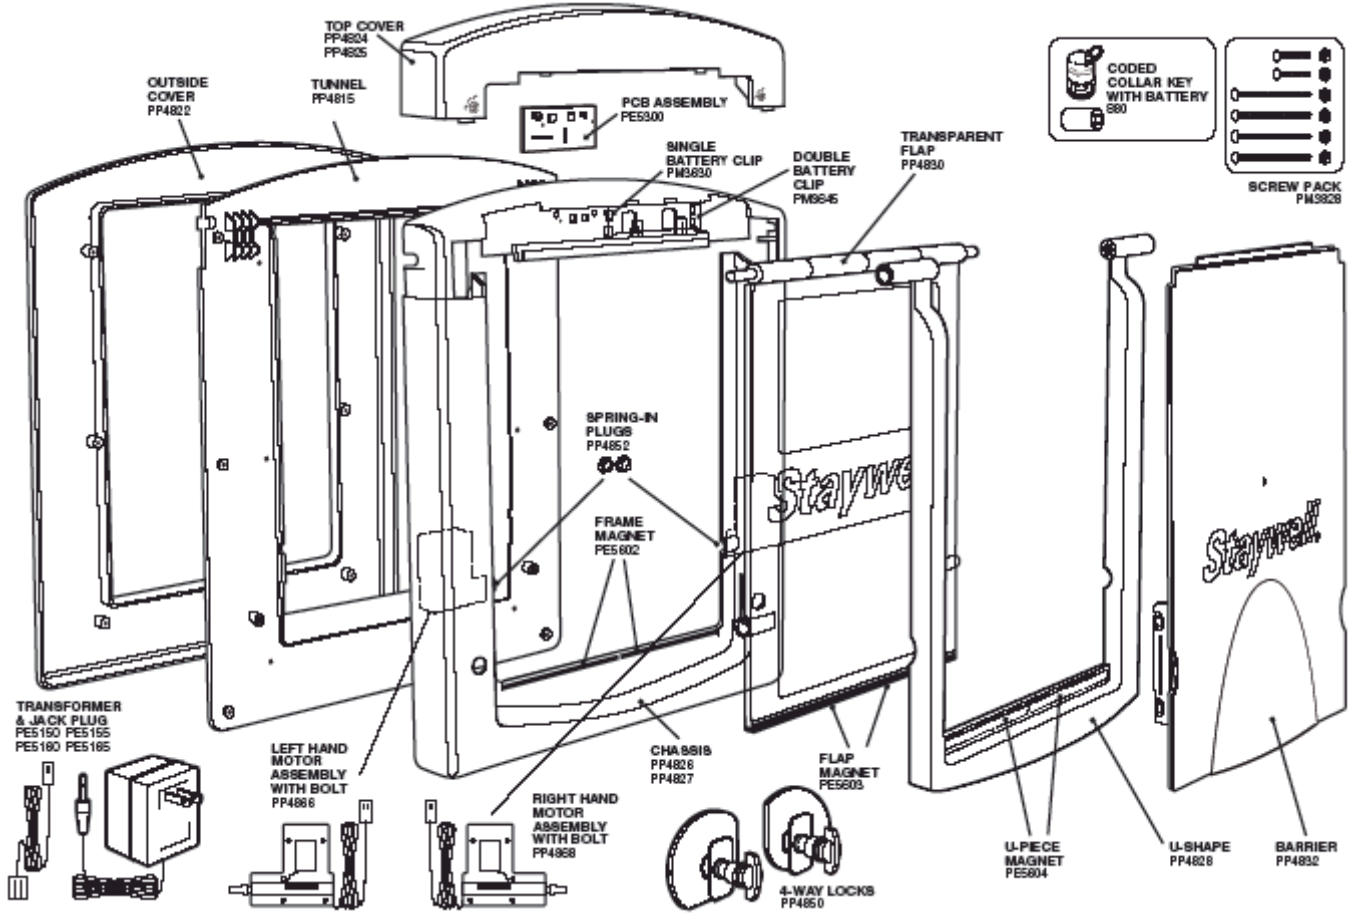

Deluxe Dog Doors

www.catflaps.co.uk

Click Here To Buy This Catlap Online Now

- 850 Grey Finish Dog Door**
- 860 Grey Finish Dog Door** with extra security locking barrier
For large size dogs up to 100lbs (45kg)
- 851 Grey Finish Infra Red Dog Door**
- 861 Grey Finish Infra Red Dog Door** with extra security locking barrier
For large size dogs up to 100lbs (45kg)
- 880 Infra Red Collar Key Pack**

	PART NUMBERS	
	4-WAY LOCKING GREY FINISH	INFRA RED GREY FINISH
Chassis	PP4827	PP4826
4-Way Lock	PP4850	PP4850
Tunnel	PP4815	PP4815
U-Shape	PP4828	PP4828
Flap	PP4830	PP4830
Top Cover	PP4824	PP4825
Outside Cover	PP4822	PP4822
Barrier	PP4832	PP4832
Screw Pack	PM3828	PM3828
Frame Magnet	PE5602	PE5602
Flap Magnet	PE5603	PE5603
U-Piece Magnet	PE5604	PE5604
Spring-in Plug	PP4852	-
Single Battery Clip	-	PM3630
Double Battery Clip	-	PM3645
L/H Motor Assembly with bolt	-	PP4866
R/H Motor Assembly with bolt	-	PP4868

	PART NUMBERS	
	4-WAY LOCKING GREY FINISH	INFRA RED GREY FINISH
PCB Assembly	-	PE5300
US Transformer & Jack Plug	-	PE5150
EU Transformer & Jack Plug	-	PE5155
UK Transformer & Jack Plug	-	PE5160
Japanese Transformer & Jack Plug	-	PE5165
Collar Key & Battery	-	880RED
Red	-	880BLK
Black	-	880WHT
White	-	880BRN
Brown	-	-

SIZES		
OVERALL SIZE	CUT OUT SIZE	MAXIMUM PET SHOULDER WIDTH
561mm x 456mm (22 1/8" x 17 7/8")	429mm x 291mm (16 7/8" x 11 1/2")	271mm (10 5/8")