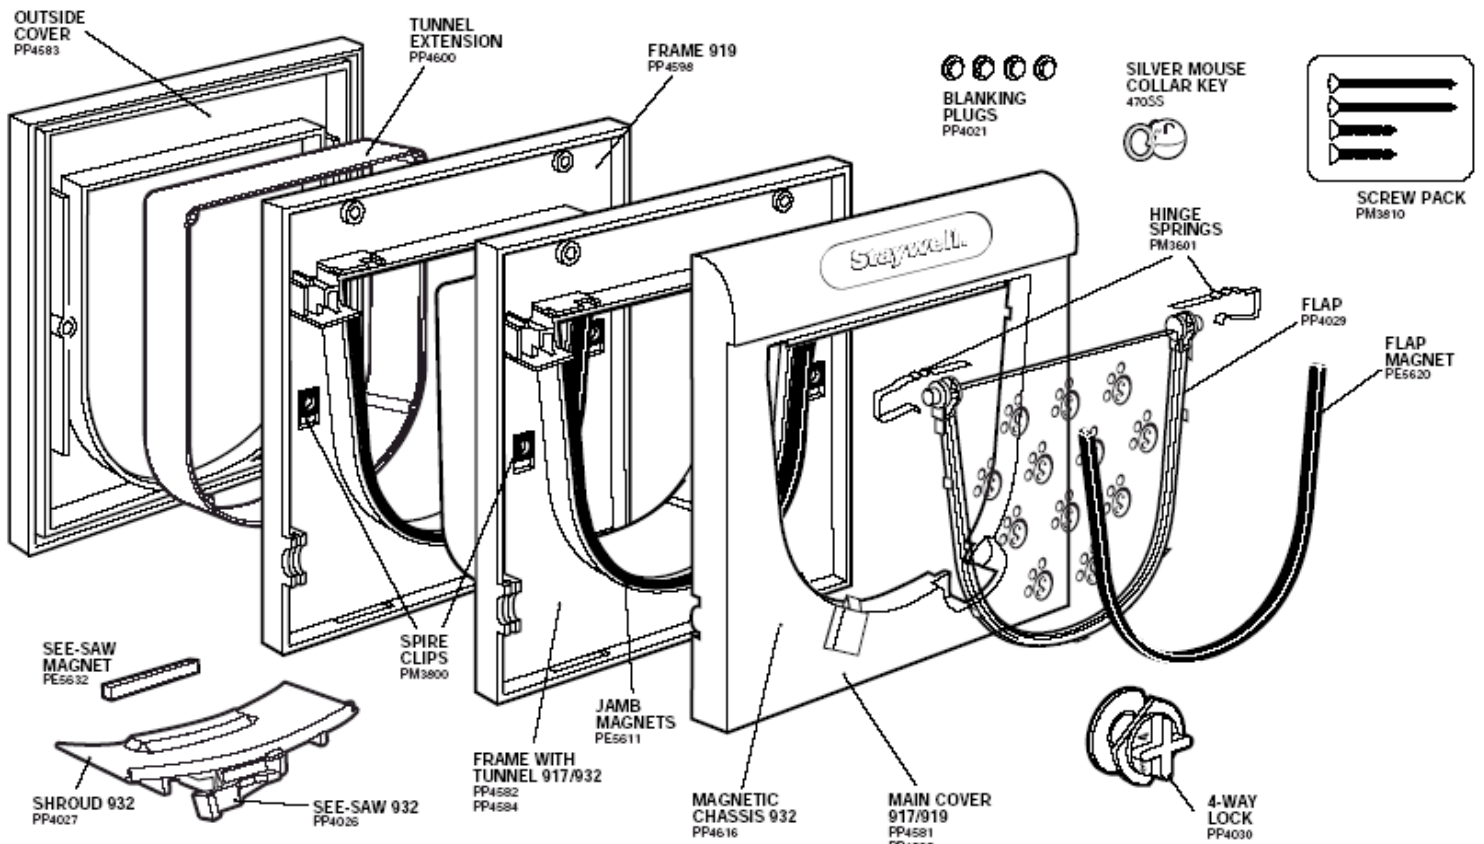

Click Here To Buy This Catflap Online Now

PART NUMBERS			
	917 WHITE FINISH	919 WHITE FINISH	932 WHITE FINISH
Outside Cover	PP4583	PP4583	PP4583
Jamb Magnet	PE5611	PE5611	PE5611
Flap Magnet	PE5620	PE5620	PE5620
Hinge Spring	PM3601	PM3601	PM3601
Spire Clip	PM3800	PM3800	PM3800
Screw Pack	PM3810	PM3810	PM3810
Flap	PP4029	PP4029	PP4029
4-Way Lock	PP4030	PP4030	PP4030
Blanking Plug	PP4021	PP4021	PP4021
Main Cover	PP4581	PP4595	-
Magnetic Chassis	-	-	PP4616
Frame with Tunnel	PP4582	-	PP4584
Frame	-	PP4598	-

PART NUMBERS			
	917 WHITE FINISH	919 WHITE FINISH	932 WHITE FINISH
Latch	PM3690	PM3690	PM3690
Seesaw Magnet	-	-	PE5632
See-saw	-	-	PP4026
Shroud	-	-	PP4027
Silver Mouse Collar Key	-	-	ON ORDER FORM 980S
Tunnel Extension	-	PP4600	-

SIZES		
OVERALL SIZE	CUT OUT SIZE	MAXIMUM PET SHOULDER WIDTH
224mm x 224mm (8 7/8" x 8 7/8")	Wood: 169mm x 169mm (6 5/8" x 6 5/8") Glass: 210mm (8 1/4") diameter.	162mm (6 1/4")